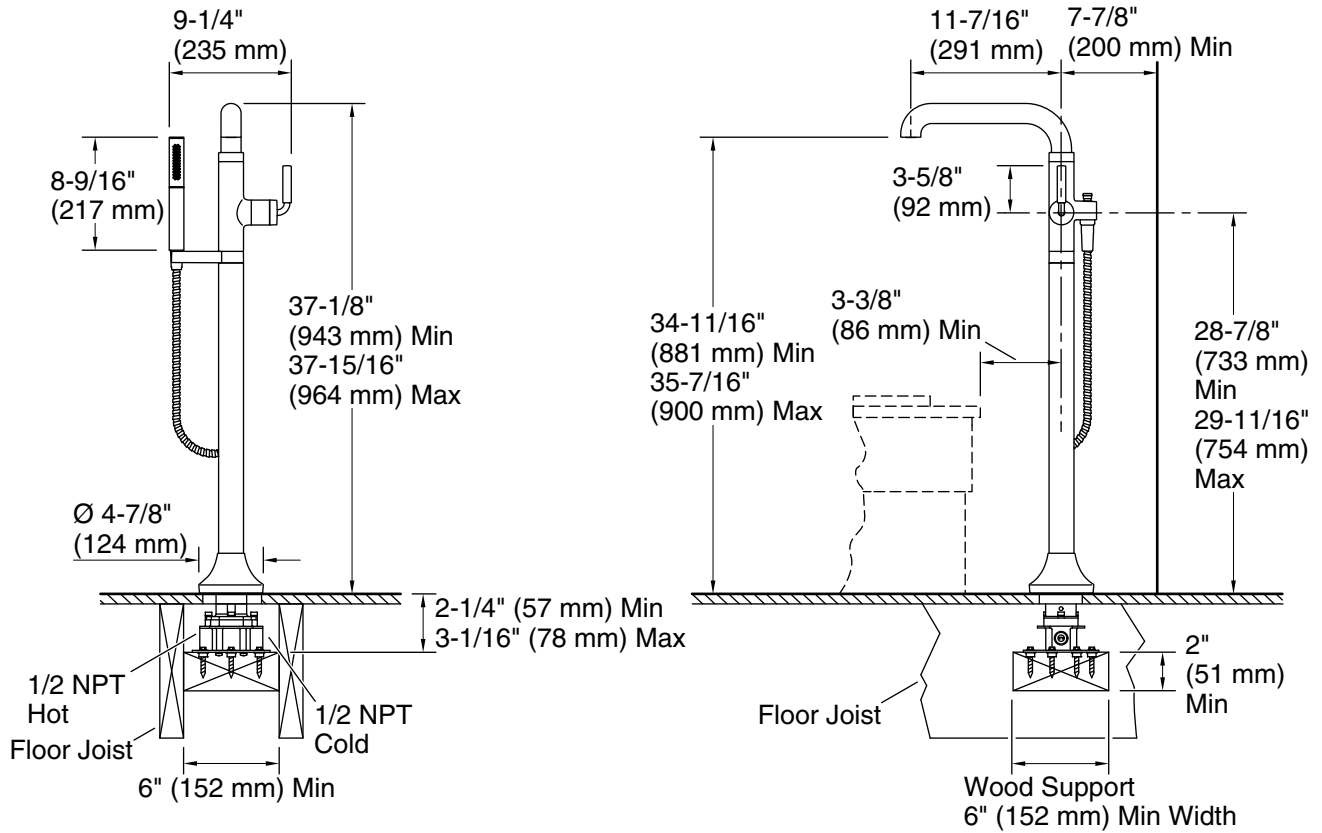

Features

- A single handle controls both on/off activation and temperature setting
- 11-7/16" (290 mm) spout reach
- 7.5 gpm (28.4 lpm) maximum bath faucet flow rate at 45 psi (3.1 bar)
- 1.75 gpm (6.6 lpm) maximum handshower flow rate at 80 psi (5.5 bar)
- KOHLER ceramic disc valves exceed industry longevity standards for a lifetime of durable performance
- Coordinates with other products in the Tone collection

K-97703 Mounting block pan for floor-mount bath filler

Codes/Standards

ASME A112.18.1/CSA B125.1
DOE - Energy Policy Act 1992
EPA WaterSense®
California Energy Commission (CEC)

KOHLER® Faucet Lifetime Limited Warranty

Technical Information

All product dimensions are nominal.

Drain included: No

Notes

Install this product according to the installation instructions.