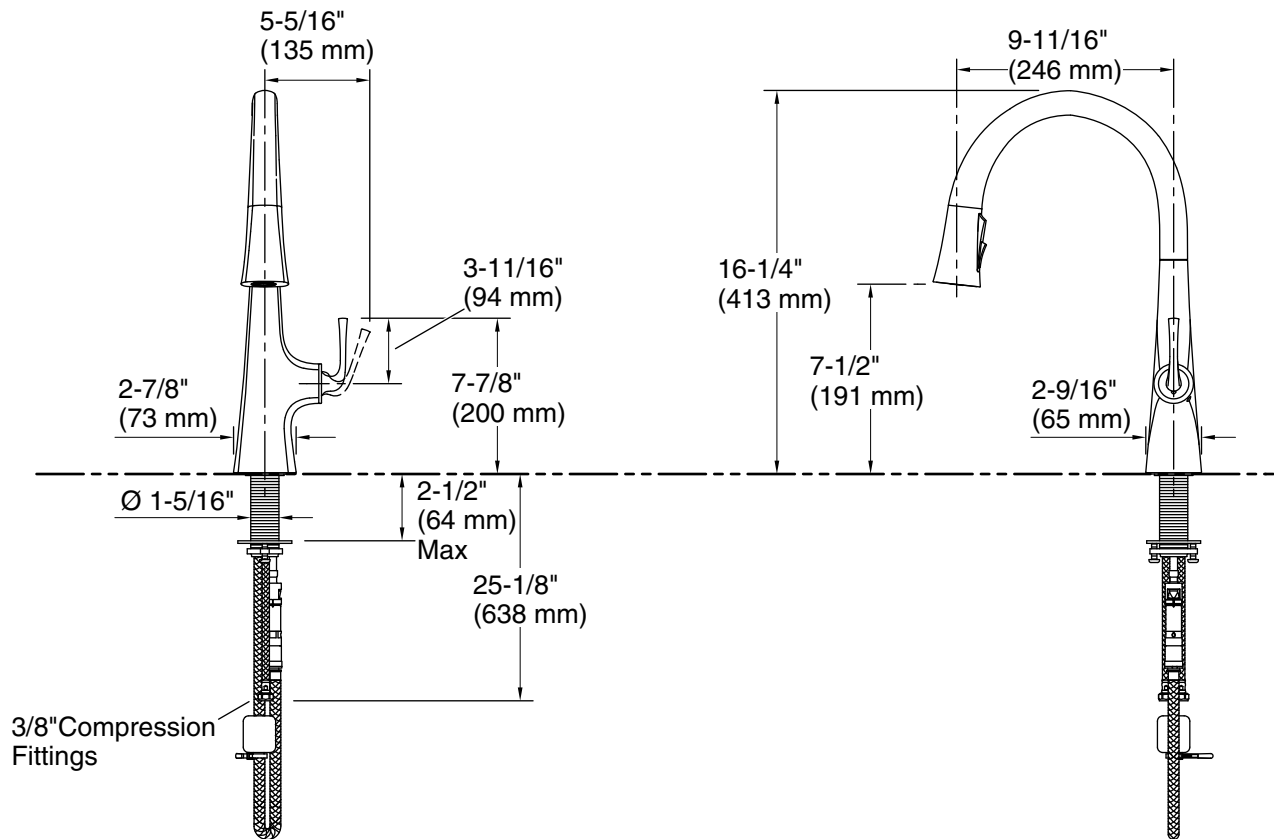

Adapters, Rough-in and Extension Kits

1012715 Range: 2-1/2" (64 mm) - 4-5/8" (118 mm)

Optional Products/Accessories

K-22071 Three-hole kitchen faucet escutcheon

ADA **CSA B651**

Codes/Standards

ASME A112.18.1/CSA B125.1
NSF/ANSI 61
NSF/ANSI 372
All applicable US Federal and State material regulations
DOE - Energy Policy Act 1992
California Energy Commission (CEC)
ADA
ICC/ANSI A117.1
CSA B651

Technical Information

All product dimensions are nominal.

Drain included: No

Spout:

Spout reach: 9-11/16" (246 mm)

Notes

Install this product according to the installation instructions.

ADA complaint for faucet handles only.