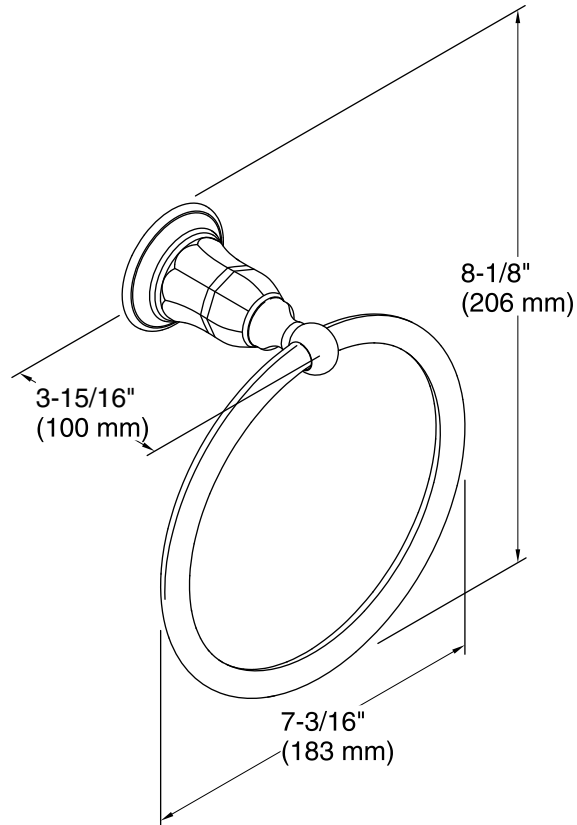

Technical Information

All product dimensions are nominal.

Notes

Install this product according to the installation guide.

CAUTION: Risk of personal injury. Do not install these products in any area where they are likely to be used inadvertently as a grab bar or support bar. These products are not designed or intended for use as a grab bar or support bar.