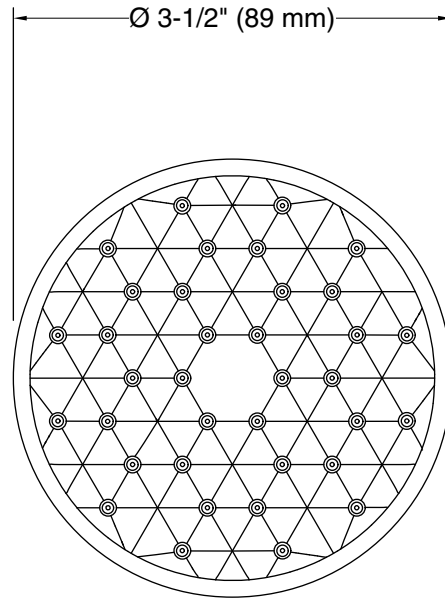

Technical Information

All product dimensions are nominal.

Drain included: No

Showerhead/Body Spray:

Rated maximum flow: 2.5 gal/min (9.5 l/min)

Pressure: 45 psi (3.1 bar)

Notes

Install this product according to the installation instructions.