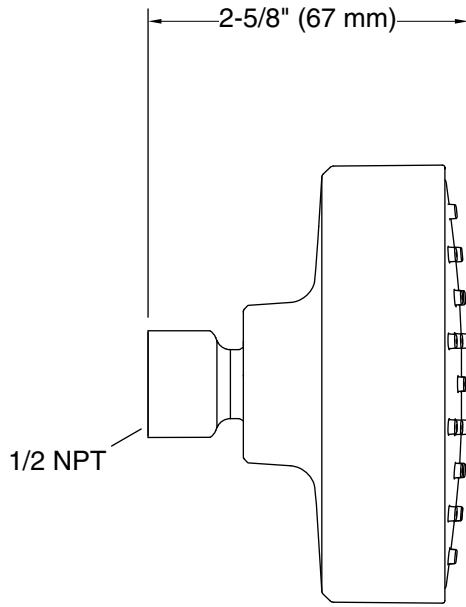

Technical Information

All product dimensions are nominal.

Drain included: No

Showerhead/Body Spray:

Rated maximum flow: 2.5 gal/min (9.5 l/min)

Pressure: 45 psi (3.1 bar)

Notes

Install this product according to the installation instructions.