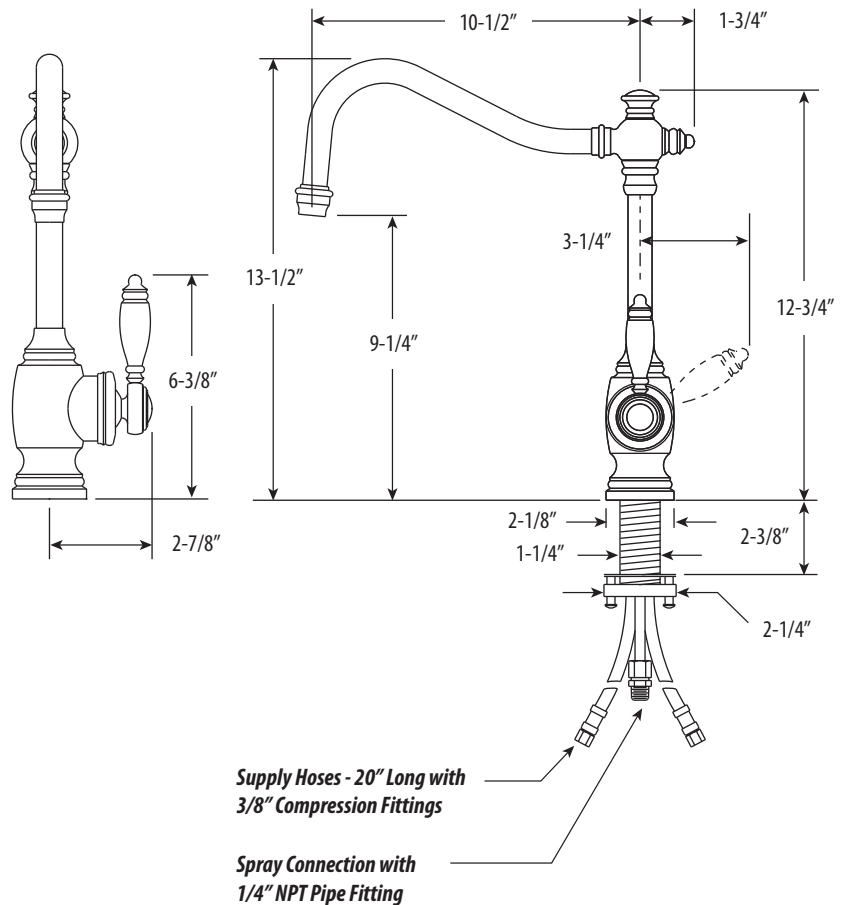

ANNAPOLIS KITCHEN FAUCET

Model # 4200

PRODUCT DESCRIPTION

- Part of the Annapolis Traditional Suite.
- Elegant hook spout with **10-1/2"** reach.
- Spout swivels 360 degrees.
- Equipped with diverter for optional side spray.
- Adjustable PTFE "Friction Lock" helps handle feel and prevents sag.
- Handle adjusts **22.5 degrees** in either direction for backsplash clearance.
- Single lever control with Hot/Cold ceramic disk valve cartridge.
- Compatible with Reverse Osmosis filtration systems.
- 1.75 gpm maximum flow rate.
- Aerated stream.
- Solid brass construction.
- Includes 3 handle button options.
- Reinforced braided connection hoses.
- Lifetime functional warranty.
- Made in the USA.

CODES/STANDARDS APPLICABLE

Specified model meets or exceeds the following:

- ASME A112.18.1
- CSA B125.1
- NSF 61, 372
- CALGreen

- **Max Counter Thickness 2-3/8"**
- **Minimum Install Hole Size 1-3/8"**